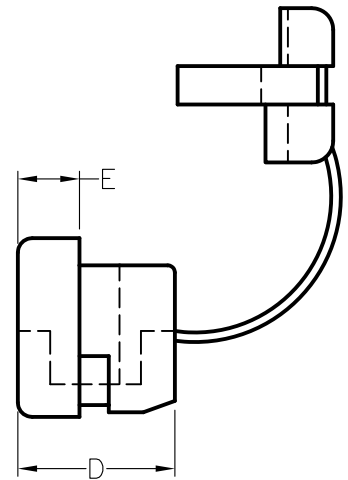

MOUNTING HOLE  
CHASSIS THICKNESS F

PART NO	WILL FIT THESE CABLE		CHASSIS DIMENSION		CHASSIS THICKNESS	DIMENSION		
	UL/CSA DESCRIPTION	SIZE	A	B	F	C	D	E
SB8R-2	SJT3C#14 #18 24~30PCS	φ12~15.2	22	21.7	1.8~2.5	22.6	20.4	8.4